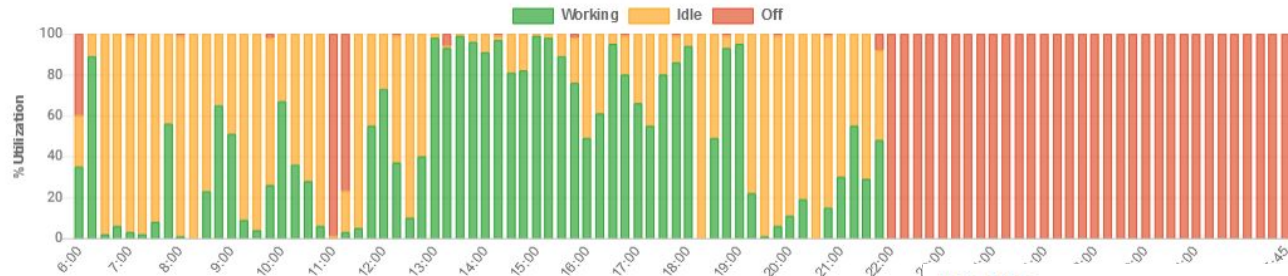

We will ensure that you are free from clutter while taking big decisions about your business !

Trusted by

Hours Monitored
45192 +

Total Energy Measured (kWh)
182443.77 +

Data Points
162.69 Million +

Qpulse - daily output - VMC

< 05/14/2018 >

Utilization

Utilization and Energy Consumption

Data Table

	Time	% Utilization	Energy Cost (₹)
Working	7 hr 31 min 0 s	31.32	112.16
Idle	7 hr 50 min 32 s	32.68	78
Off	8 hr 38 min 28 s	36.00	—
Total			190.16