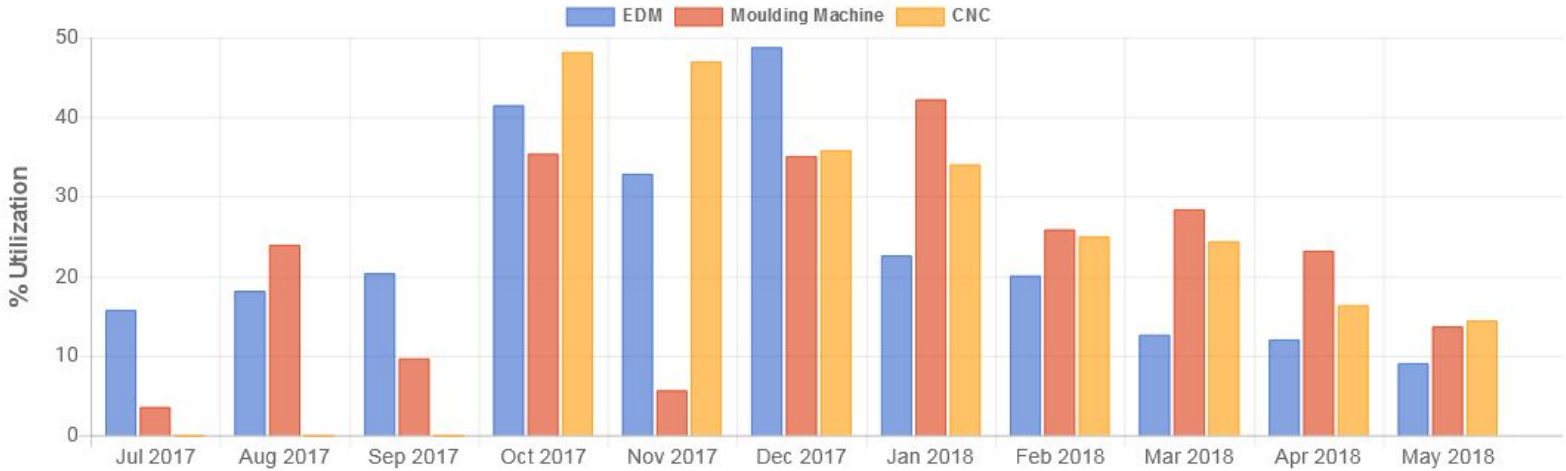

Qpulse - overall output

EDM
23.10%

Moulding Machine
22.44%

CNC
30.66%

Overall Utilization

Thank You !

Contact details -

Amod Krishnarao Hulge
Founder, CEO