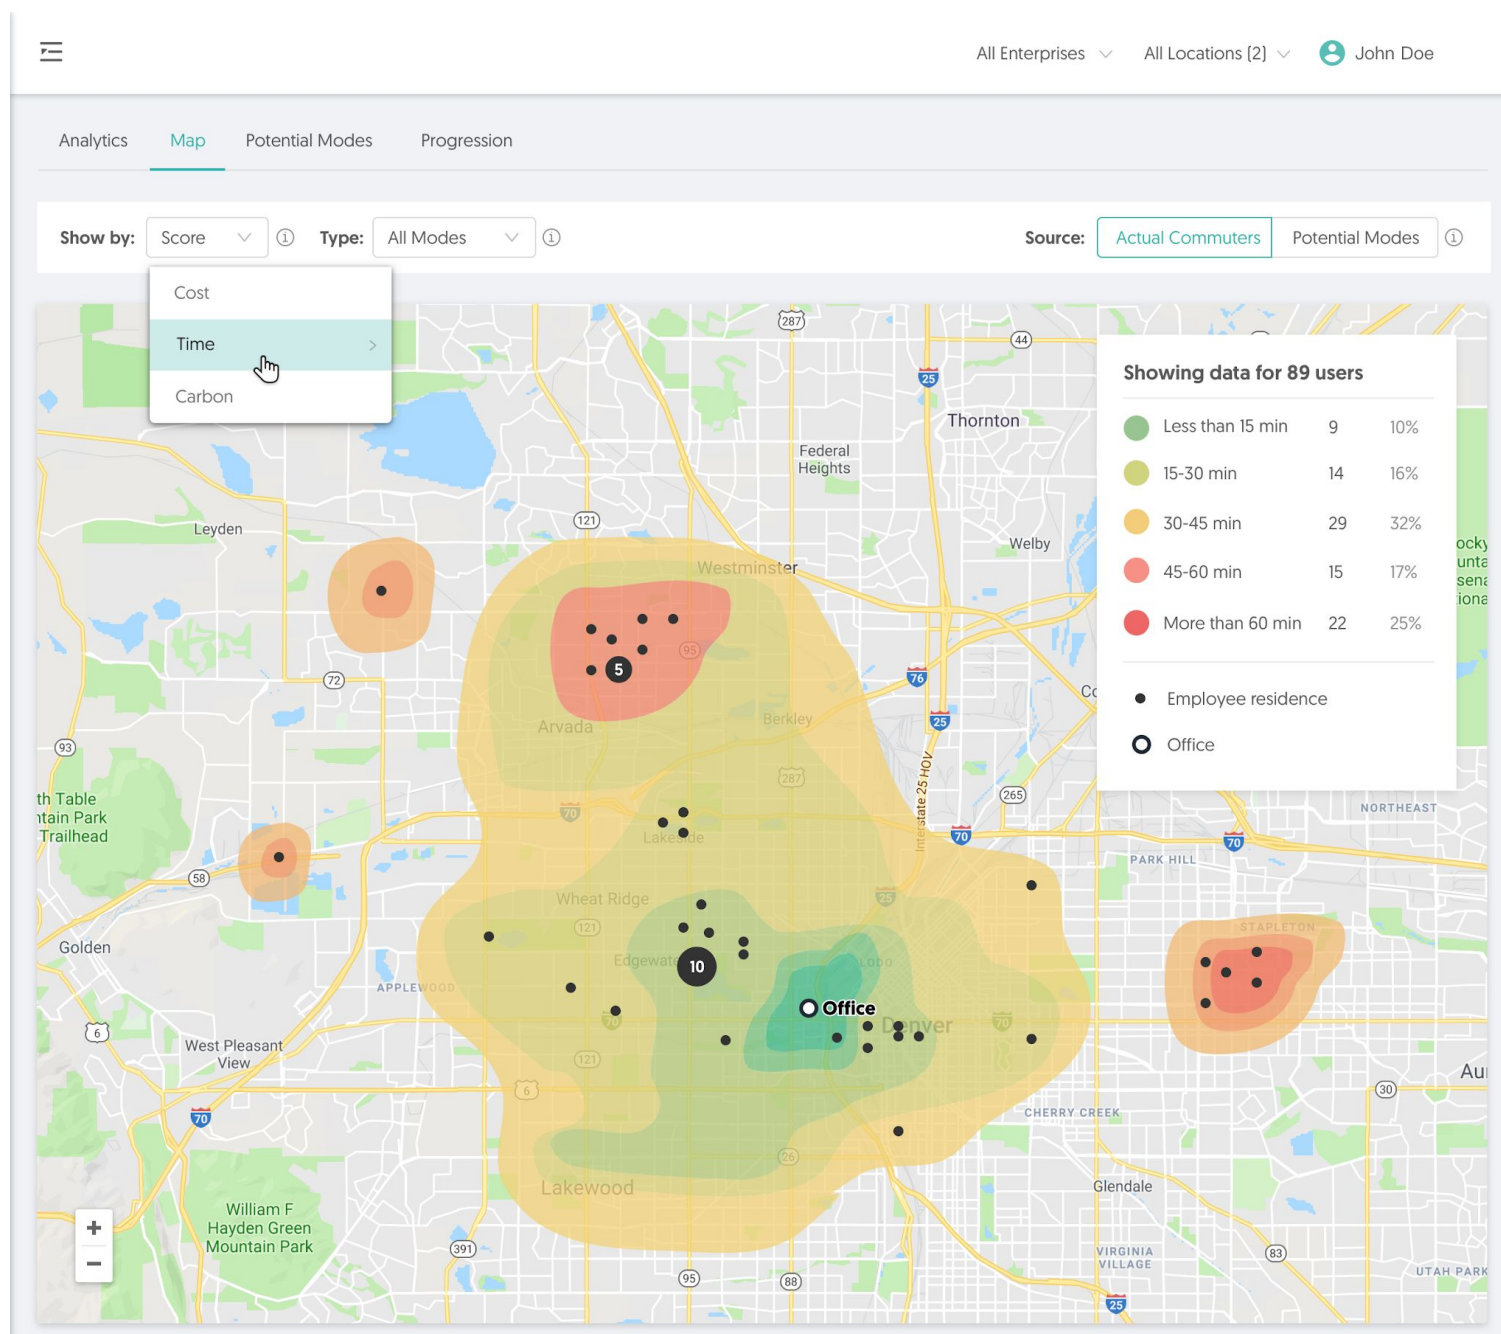

# Commute Analytics

Dynamic heatmaps and custom reports to make data-driven decisions

## Visualize your data using dynamic heatmaps

*Numbers are great, but maps are better. We show you how commuters are currently commuting and how they might commute in the future.*

## Do a deep data dive with custom reports

*(Click links below for sample reports)*

### Office Location Study