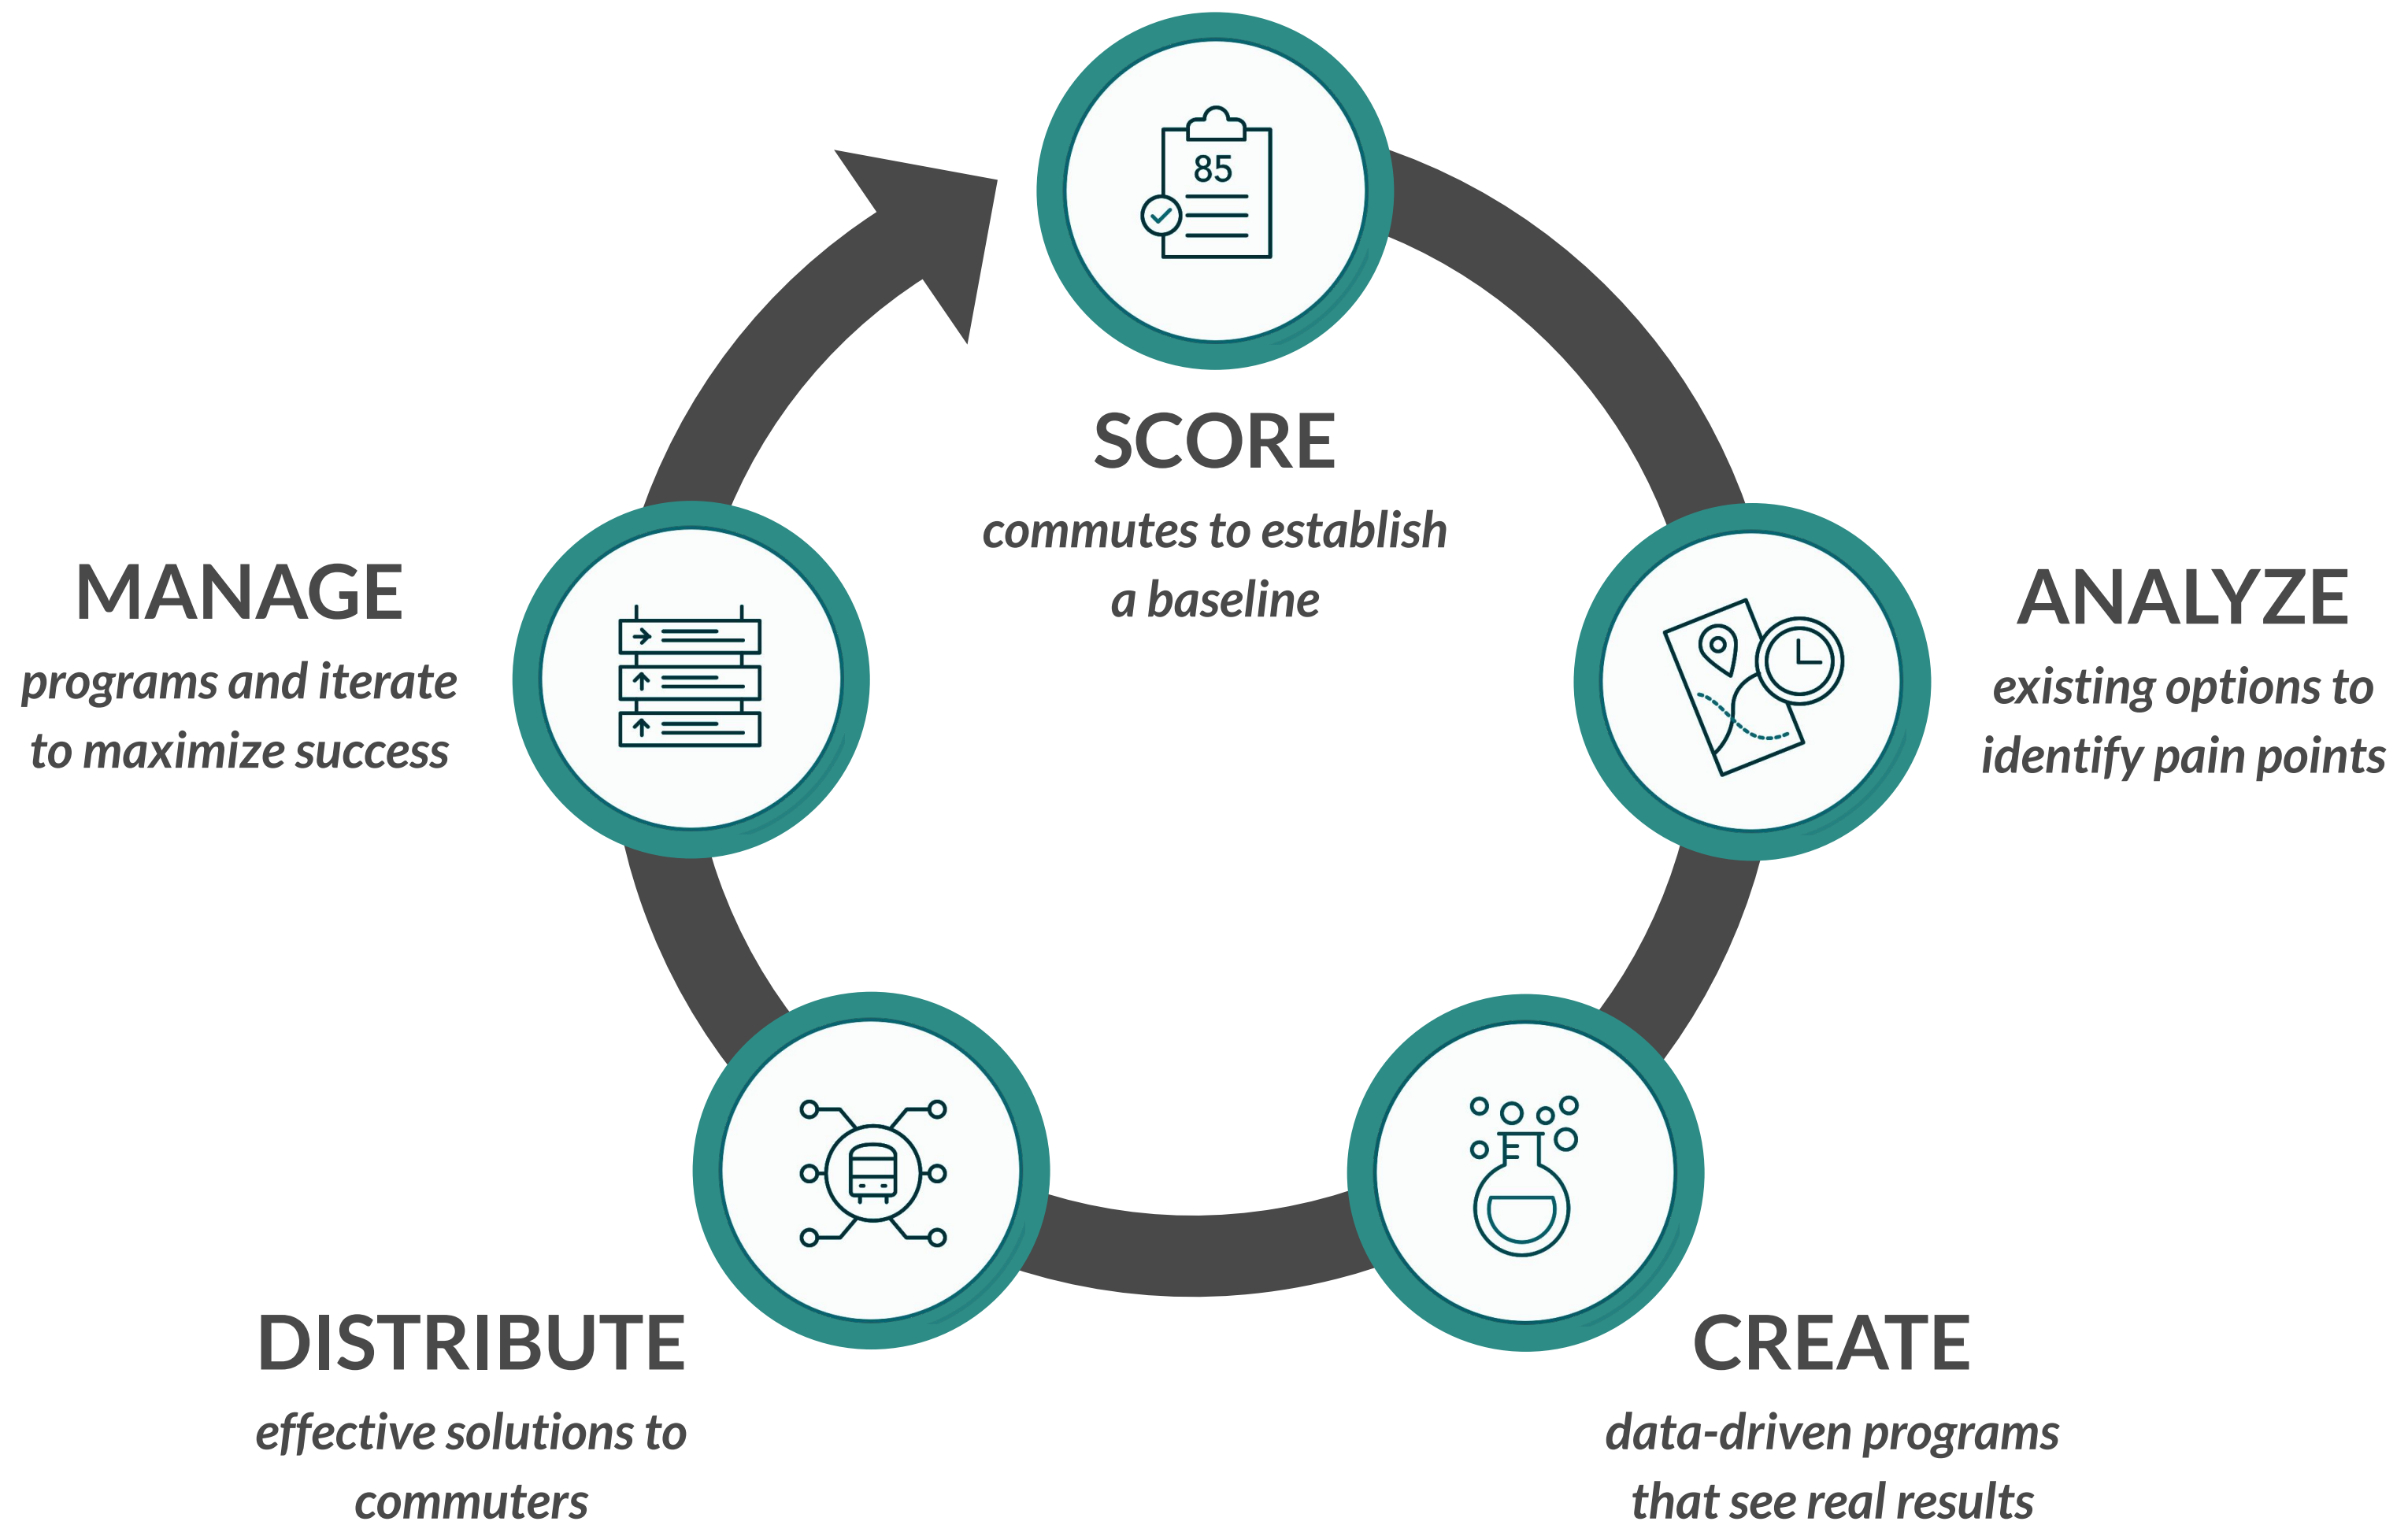

The Commutifi Solution